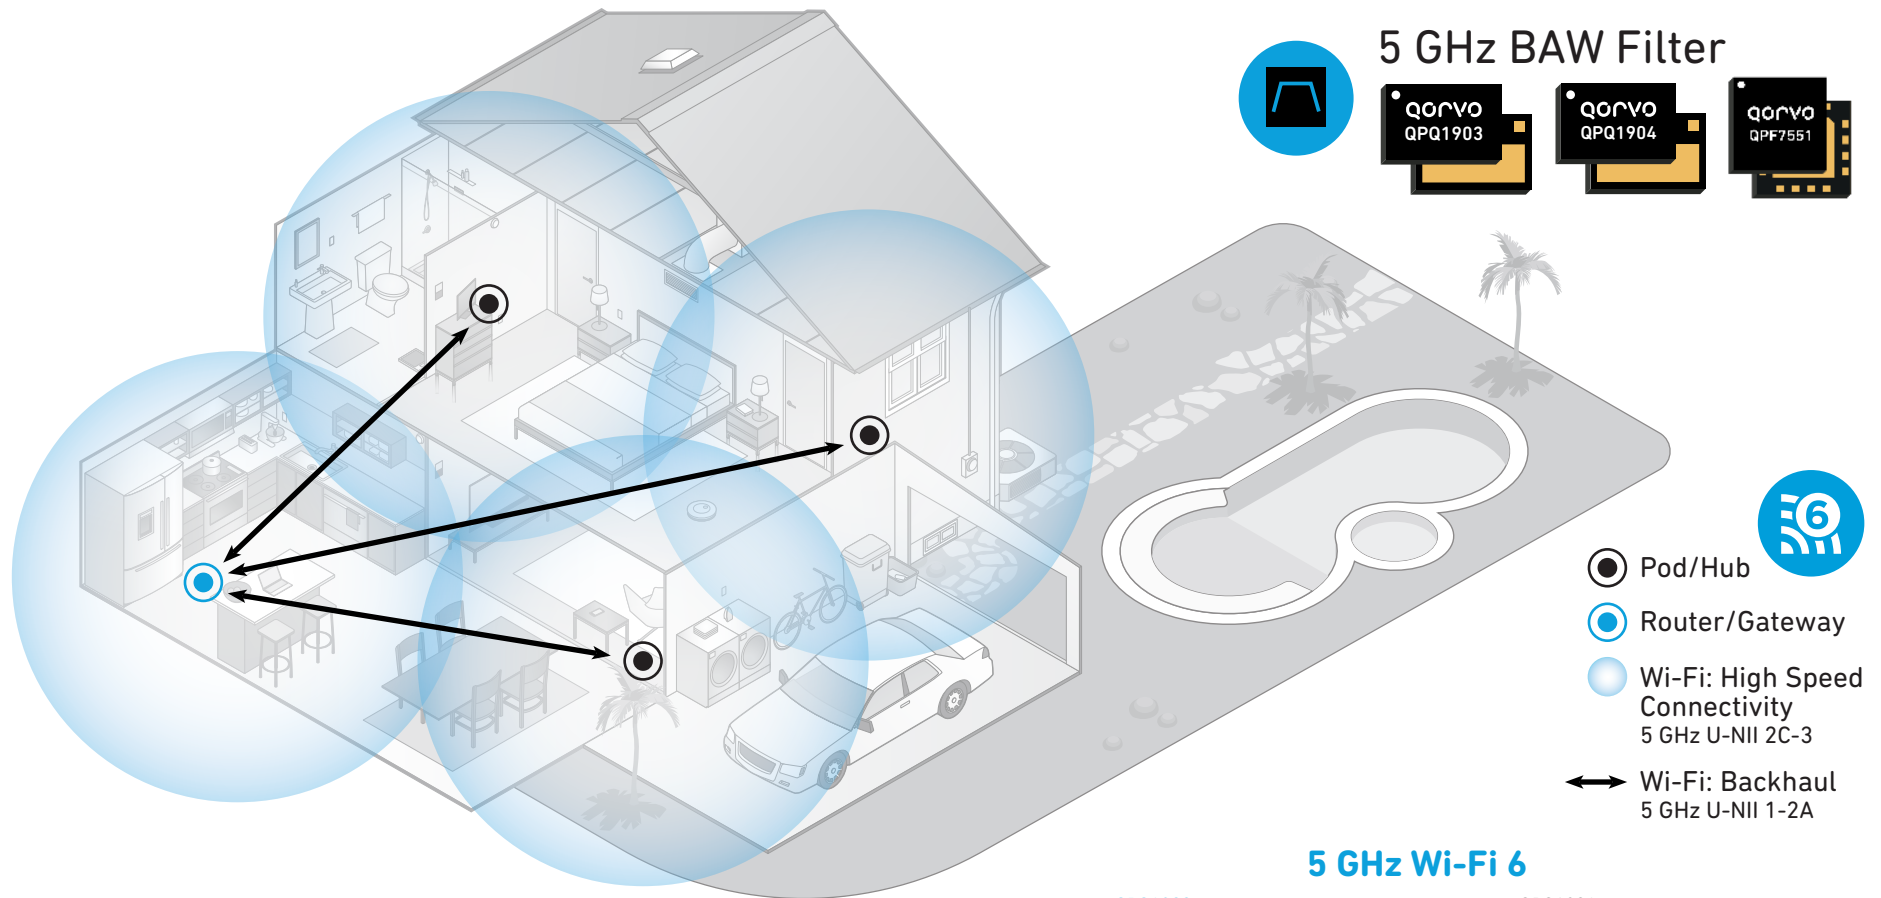

Qorvo® bandBoost™ Filters Enable Maximum Capacity and Throughput

Whole home coverage reaching every corner of the house, with the highest throughput and capacity

bandBoost Filters

Qorvo's unique technology maximizes capacity and range by boosting band isolation such as in tri-band mesh (distributed) Wi-Fi systems.